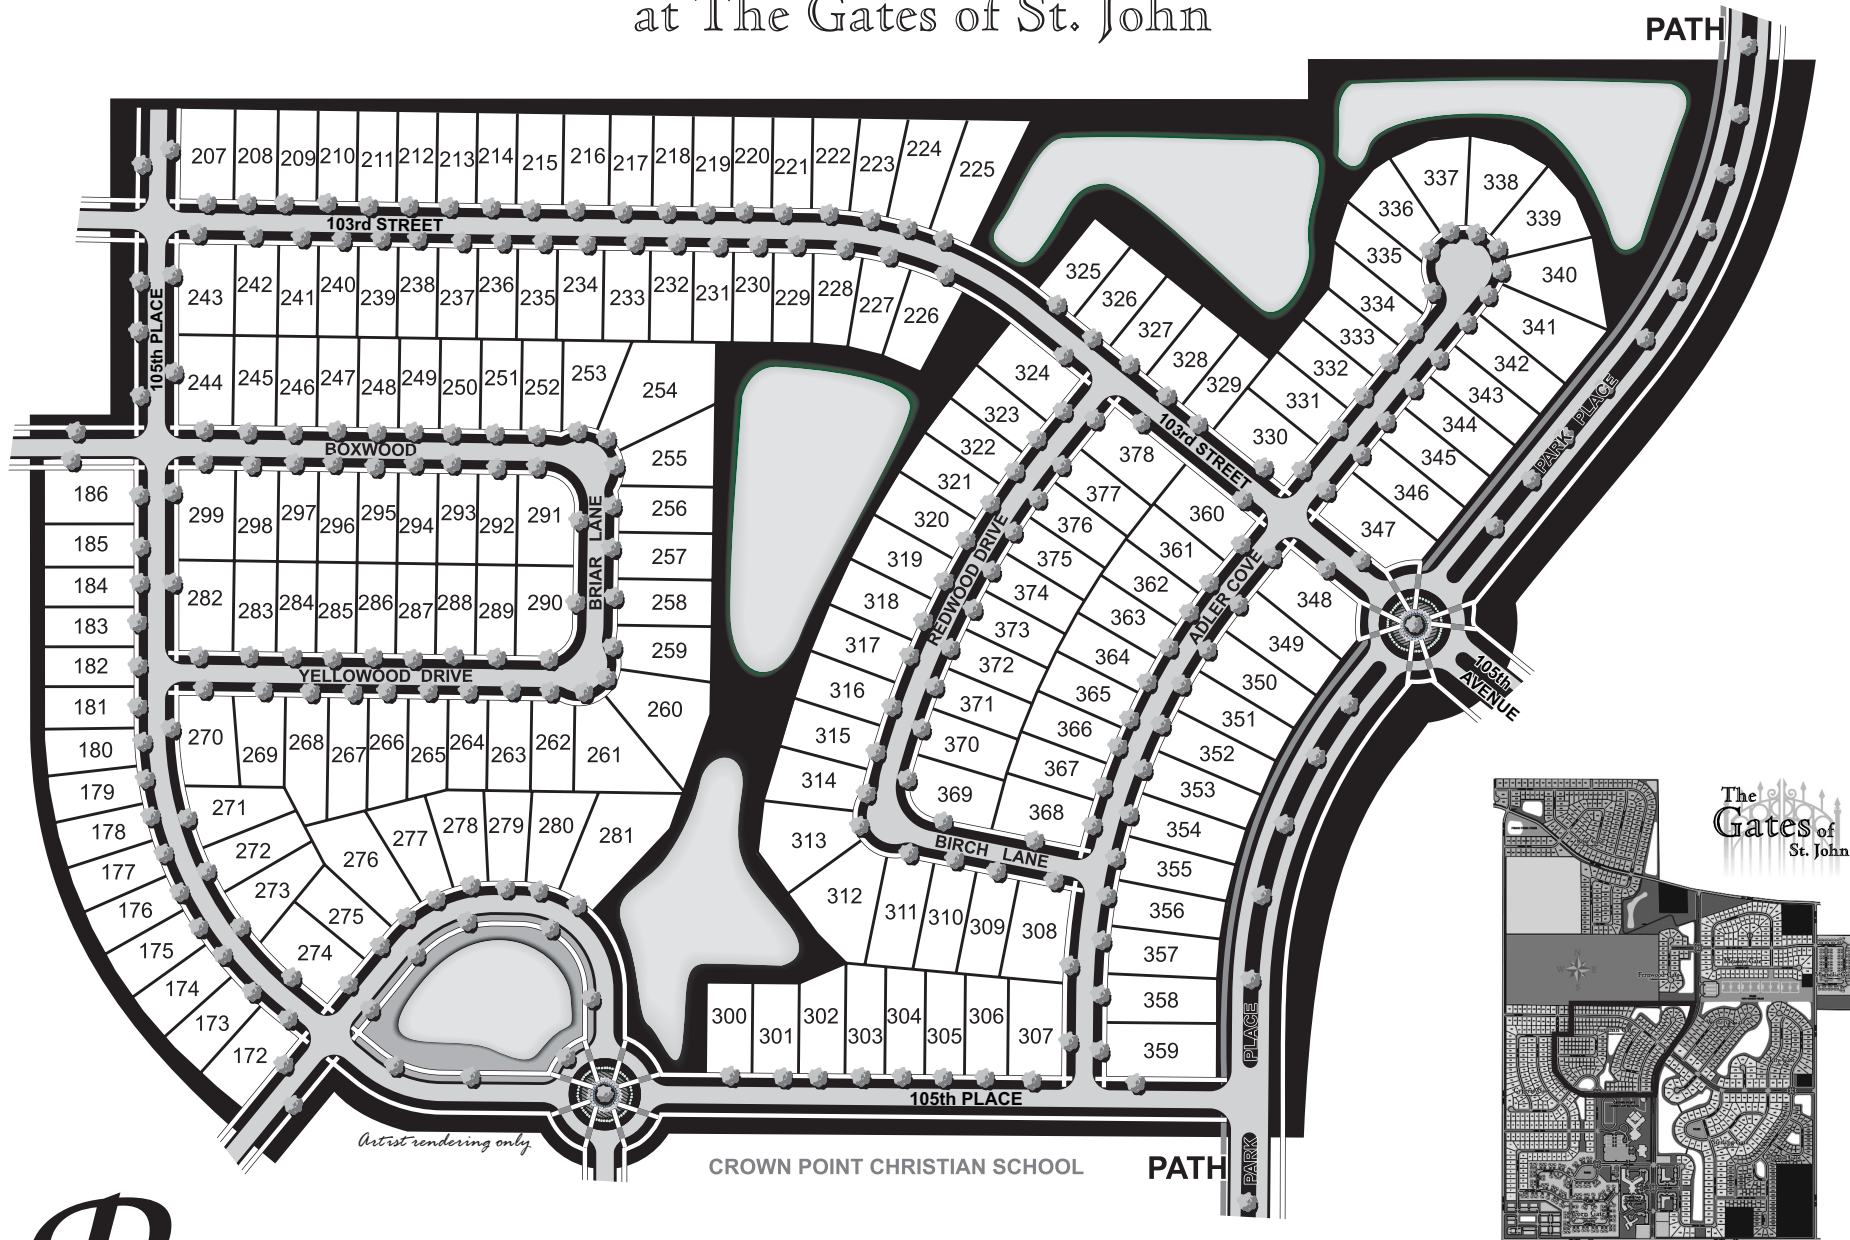

Autumn Gate

at The Gates of St. John

Artist rendering only

Phillippe Builders, Inc.

Call for information 219-558-8900 • www.phillippebuilders.com